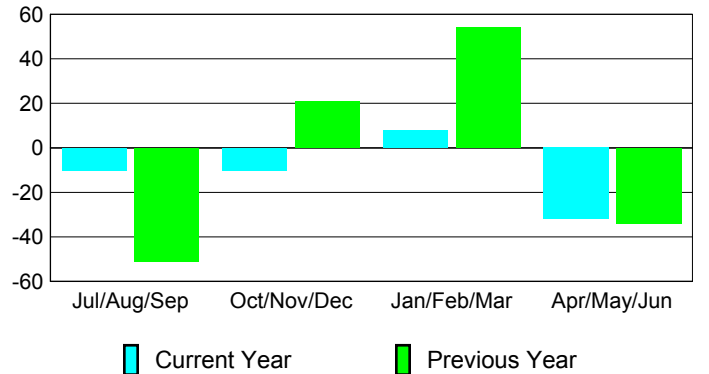

Comparison of Membership Gain/Loss

Current Year Compared to the Previous Year