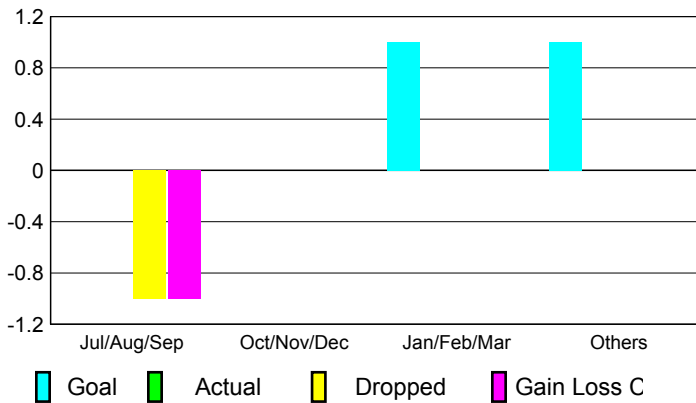

## CLUBS

**Club Results**  
2009-2010

**Clubs**  
2008-2009

Month	New Club Goal	Actual New Clubs	Actual Dropped Clubs	Gain/Loss of Clubs	Gain/Loss of Clubs
Jul/Aug/Sep	0	0	-1	-1	0
Oct/Nov/Dec	0	0	0	0	0
Jan/Feb/Mar	1	0	0	0	0
Apr/May/June	1	0	0	0	0
<b>Totals</b>	<b>2</b>	<b>0</b>	<b>-1</b>	<b>-1</b>	<b>0</b>

### Club Results 2009-2010

Goal, New, Dropped, Gain/Loss

### Comparison of Club Gain/Loss

Current Year Compared to the Previous Year