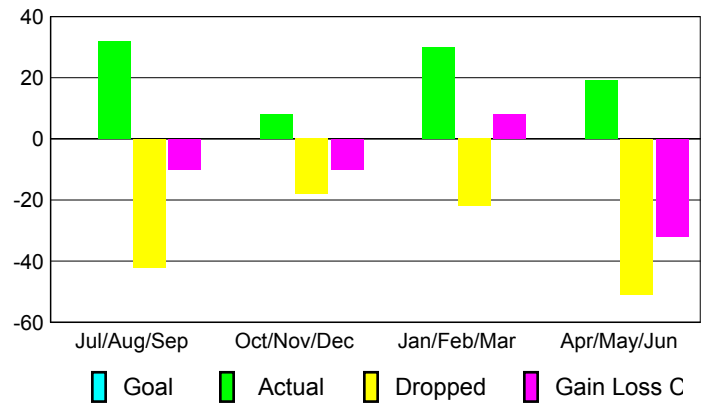

### YTD Status Quo Clubs 2009-2010

Status Quo Clubs Compared to Status Quo Members

## MEMBERSHIP

**Membership Results**  
2009-2010

**Membership**  
2008-2009

Month	Net Memb Goal	Actual New Memb	Actual Dropped Memb	Gain/Loss of Memb	Gain/Loss of Memb
Jul/Aug/Sep	0	32	-42	-10	-51
Oct/Nov/Dec	0	8	-18	-10	21
Jan/Feb/Mar	0	30	-22	8	54
Apr/May/June	0	19	-51	-32	-34
<b>Totals</b>	<b>0</b>	<b>89</b>	<b>-133</b>	<b>-44</b>	<b>-10</b>

### Membership Results 2009-2010

Goal, New, Dropped, Gain/Loss

### Comparison of Membership Gain/Loss

Current Year Compared to the Previous Year